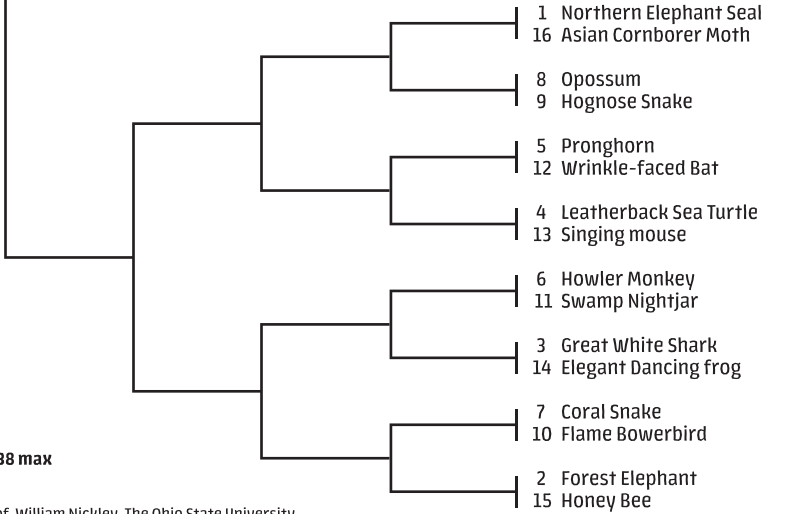

TAKE A BOW

MMM created and directed by
Professor Katie Hinde, Arizona State University

Layout by Asst. Prof. William Nickley, The Ohio State University
Creative Commons Attribution-NonCommercial (BY-NC)
Typeset in LostLana Niu Pro. Designed by Bruno Jara & Luciano Vergara. From Latinotype Foundry.