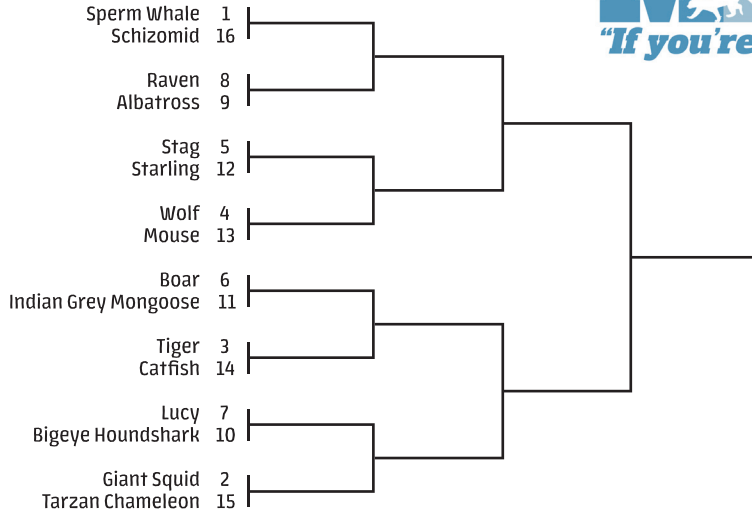

Your Name Goes Here

2024 MARCH MAMMAL MADNESS

"If you're learning, you're winning!"

ALL TOURNAMENT INFO:
libguides.asu.edu/MarchMammalMadness
 NOTE: MMM includes many non-mammal species

EPIC ANIMALS

English Bracket v1_0

**ROUND 5
WINNERS
8 POINTS**

**CHAMPION
13 POINTS**

**ROUND 5
WINNERS
8 POINTS**

**ROUND 4
WINNERS
5 POINTS**

**ROUND 3
WINNERS
3 POINTS**

**ROUND 2
WINNERS
2 POINTS**

**ROUND 1
WINNERS
1 POINT**

RAINBOW COLLECTION

**WILD CARD
1 POINT / 1**

**ROUND 1
1 Point Each / 32**

**ROUND 2
2 Points Each / 32**

**ROUND 3
3 Points Each / 24**

**ROUND 4
5 Points Each / 20**

**ROUND 5
8 Points Each / 16**

**CHAMPION
13 Points / 13**