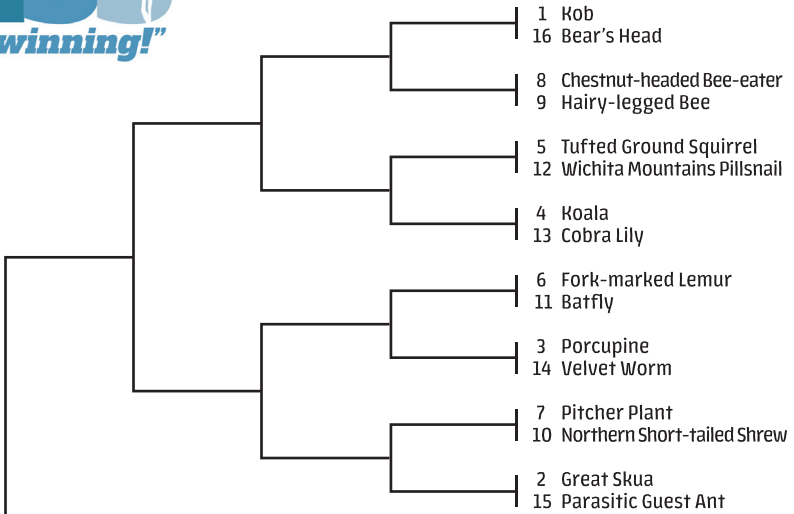

CONNOISSEUR CRITTERS