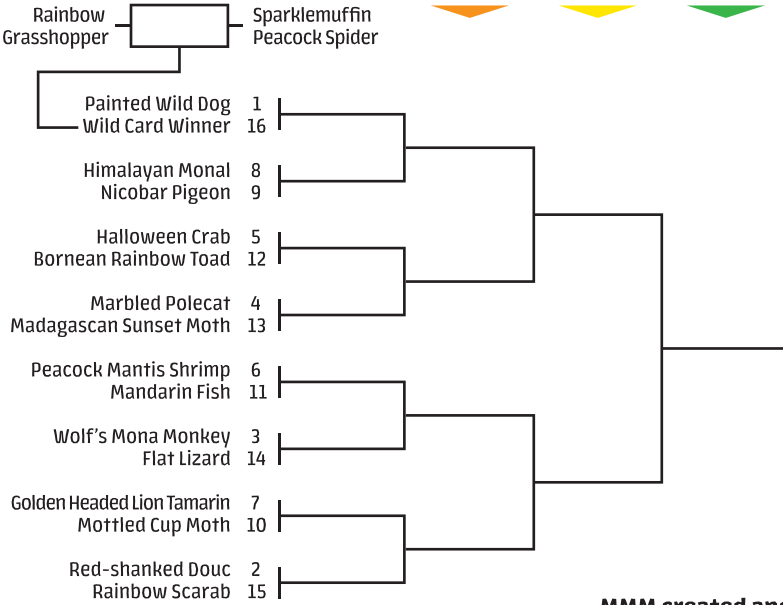

**ROUND 5
WINNERS
8 POINTS**

**CHAMPION
13 POINTS**

**ROUND 5
WINNERS
8 POINTS**

**ROUND 4
WINNERS
5 POINTS**

**ROUND 3
WINNERS
3 POINTS**

**ROUND 2
WINNERS
2 POINTS**

**ROUND 1
WINNERS
1 POINT**

RAINBOW COLLECTION

**WILD CARD
1 POINT / 1**

**ROUND 1
1 Point Each / 32**

**ROUND 2
2 Points Each / 32**

**ROUND 3
3 Points Each / 24**

**ROUND 4
5 Points Each / 20**

**ROUND 5
8 Points Each / 16**

**CHAMPION
13 Points / 13**