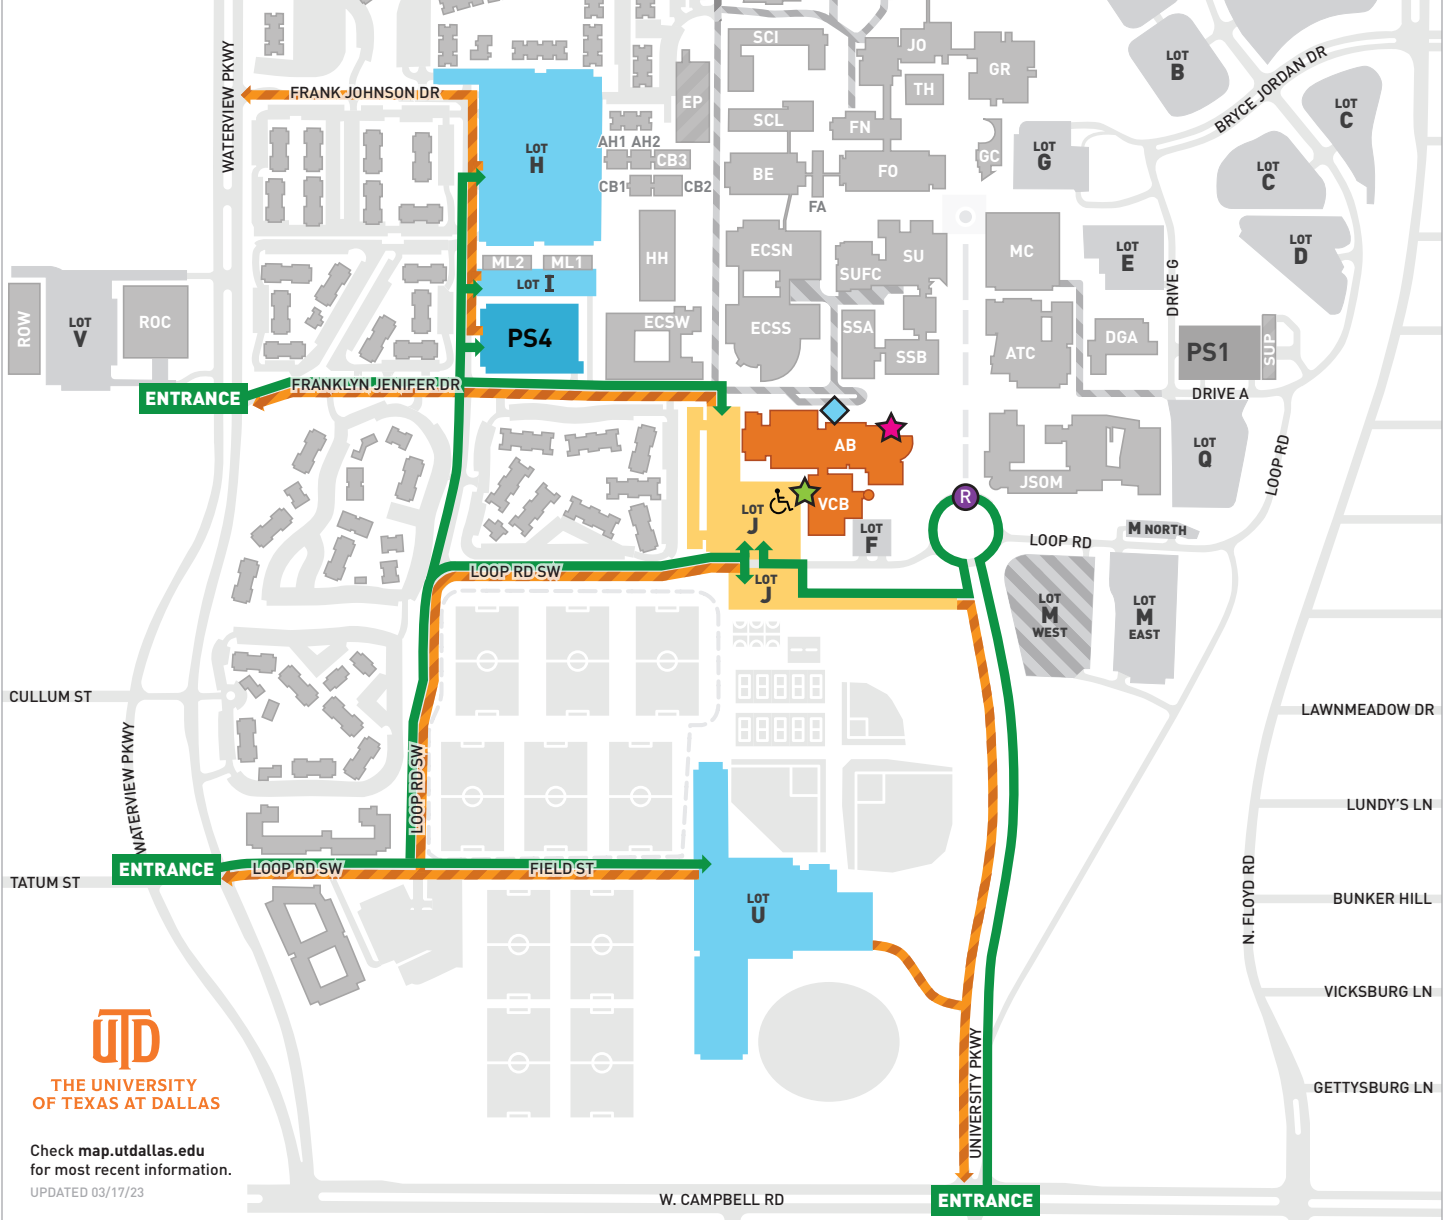

Parking for Graduation Ceremonies in the Activity Center

Guests should arrive early. Shown are the best routes for getting in and out of the parking lots. Accessible parking is available in **Lot J**. Shuttles will be offered for guests with accessibility needs in the designated lots only. The traffic circle is the pickup/drop-off location for ride share services.

- Parking
- ➔ Enter
- ➔ Exit
- ★ Graduate Entrance
- ★ Guest Entrance
- Parking with Accessibility Shuttle Service
- ♿ Accessible Parking
- ◊ Accessibility Shuttle Return
- R Ride Share Stop

Check map.utdallas.edu for most recent information.
 UPDATED 03/17/23