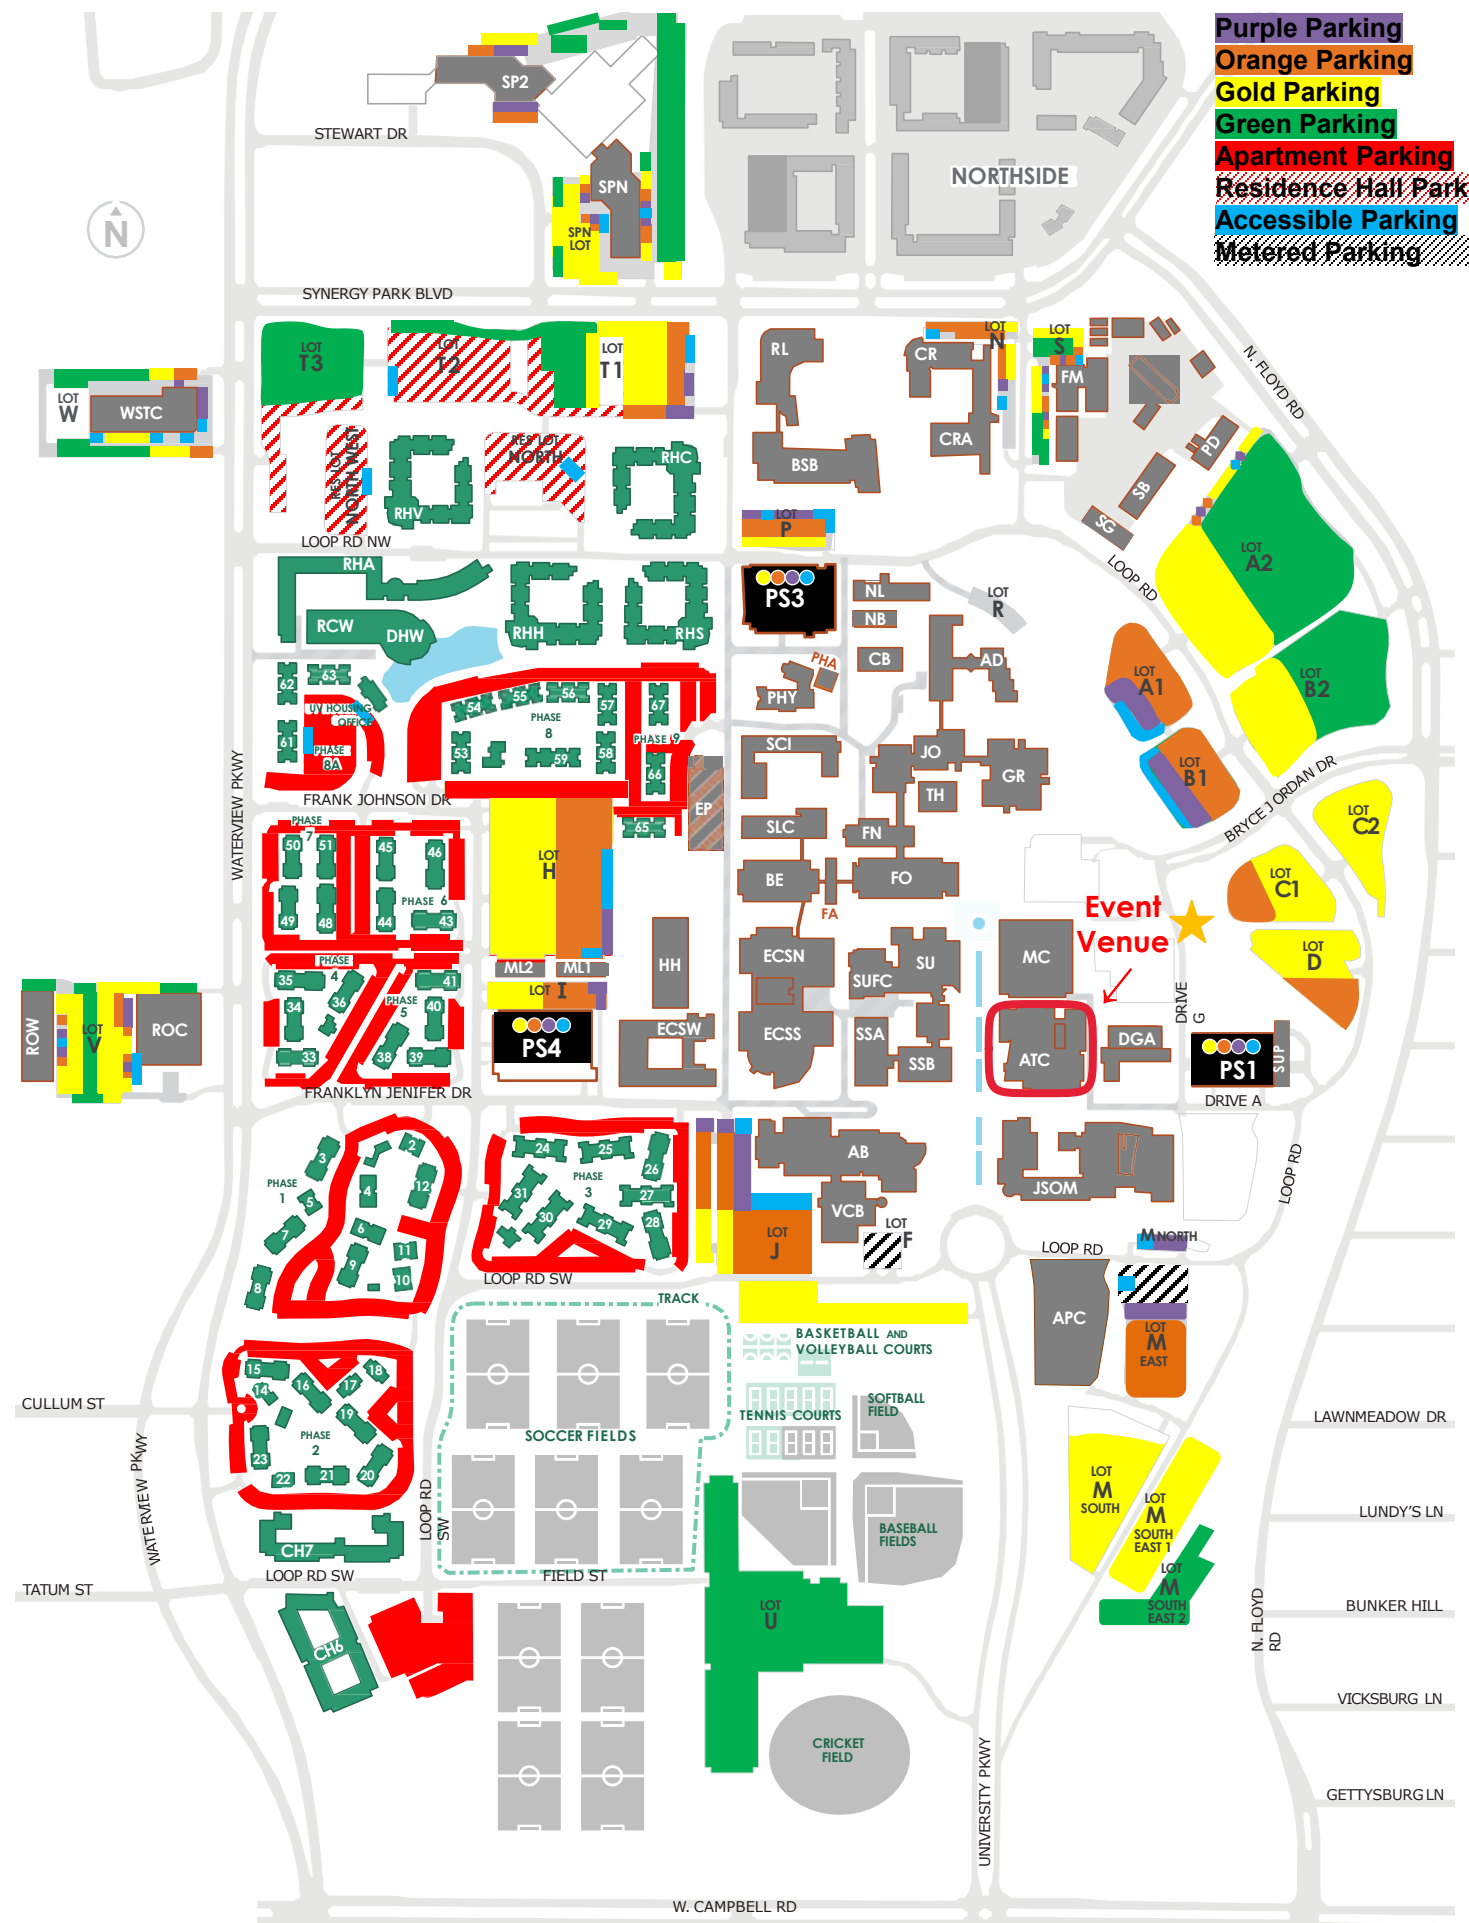

- Purple Parking
- Orange Parking
- Gold Parking
- Green Parking
- Apartment Parking
- Residence Hall Parking
- Accessible Parking
- Metered Parking

- METERED PARKING
- ELECTRIC VEHICLE PARKING
- ACCESSIBLE PARKING

PARKING STRUCTURE 1 - LEVEL 1

PS1

- METERED PARKING
- MOTORCYCLE PARKING
- ACCESSIBLE PARKING
- PURPLE PARKING

PARKING STRUCTURE 1 - LEVEL 2

PS1

- ORANGE PARKING
- ACCESSIBLE PARKING

PARKING STRUCTURE 1 - LEVEL 3

PS1

- ORANGE PARKING
- ACCESSIBLE PARKING

PARKING STRUCTURE 1 - LEVEL 4

PS1

PS1

PARKING STRUCTURE 1 - LEVEL 5

- GOLD PARKING
- ORANGE PARKING
- ACCESSIBLE PARKING