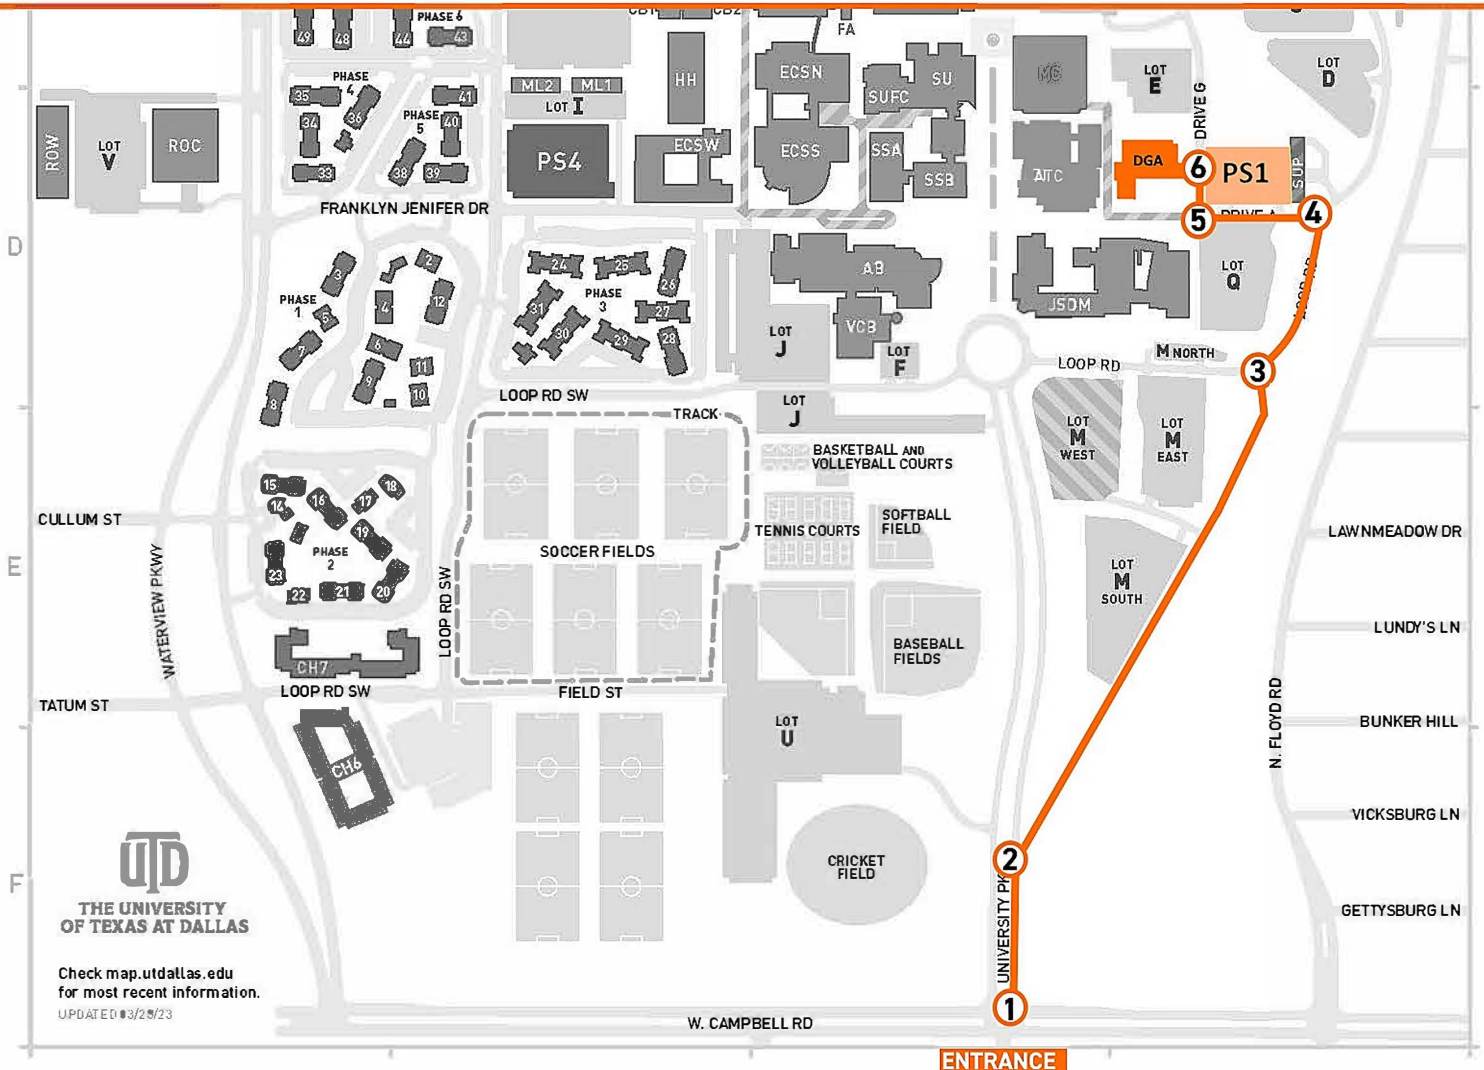

PARKING DIRECTIONS

Directions to Davidson-Gundy Alumni Center

- 1 From W. Campbell Rd, turn north onto University Pkwy.
- 2 At fork, bear right onto Armstrong Dr
- 3 At the stop sign, turn right on to Loop Rd.
- 4 At 3-way stop turn left on to Drive A
- 5 At the 4-way stop turn right on to Drive G.
- 6 Parking Structure 1 [PS1] will be on your right.

Davidson-Gundy Alumni Center (DGA)

Event Venue

Parking

- METERED PARKING
- ELECTRIC VEHICLE PARKING
- ACCESSIBLE PARKING

PARKING STRUCTURE 1 - LEVEL 1

PS1

- METERED PARKING
- MOTORCYCLE PARKING
- ACCESSIBLE PARKING
- PURPLE PARKING

PS1

PARKING STRUCTURE 1 - LEVEL 5

- GOLD PARKING
- ORANGE PARKING
- ACCESSIBLE PARKING