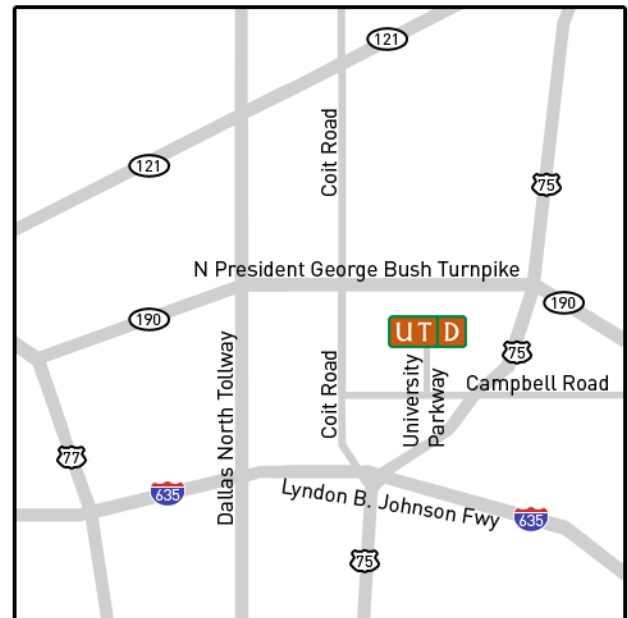

For more information call the main switchboard at 972 883-2111.

Physical Address   The University of Texas at Dallas
800 West Campbell Road
Richardson, TX 75080

<http://www.utdallas.edu>