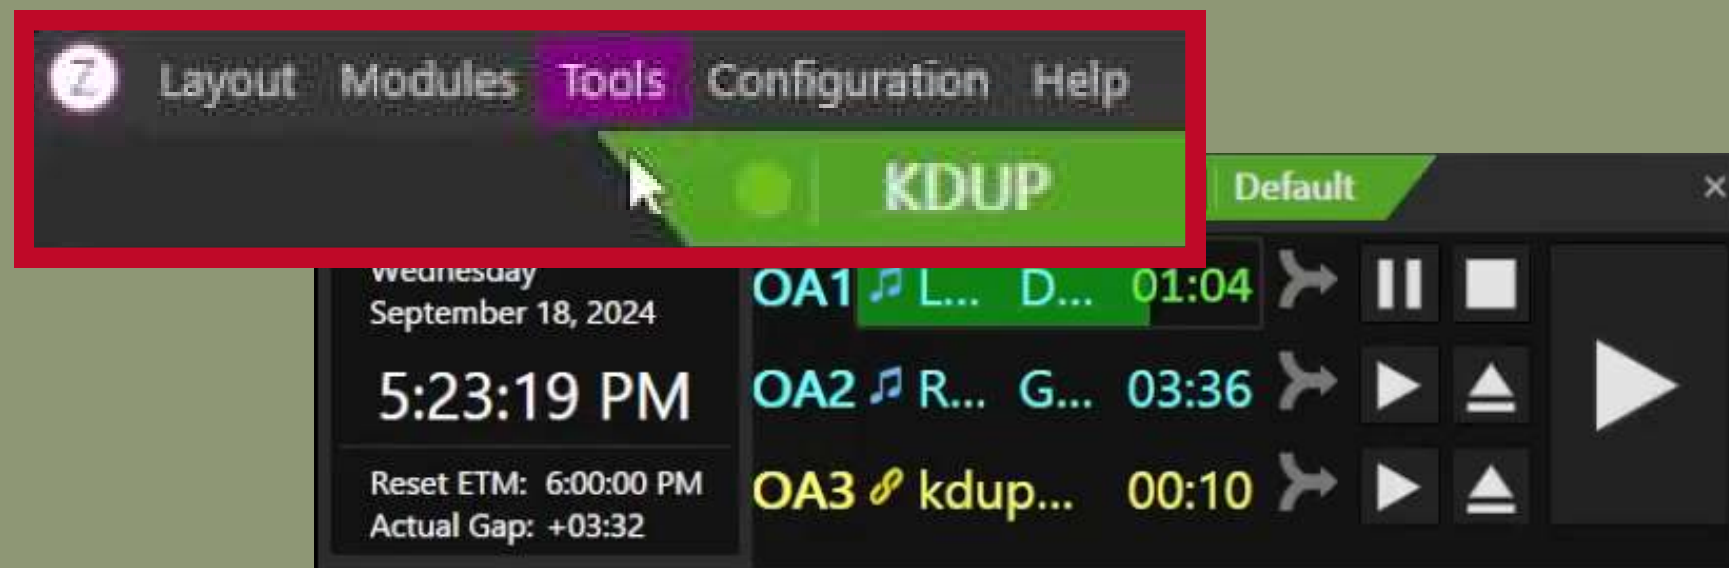

Uploading Tracks

Zetta

Tools, Media Import

Select file

Select Station, and Song

Double Check Metadata

BOOM!!