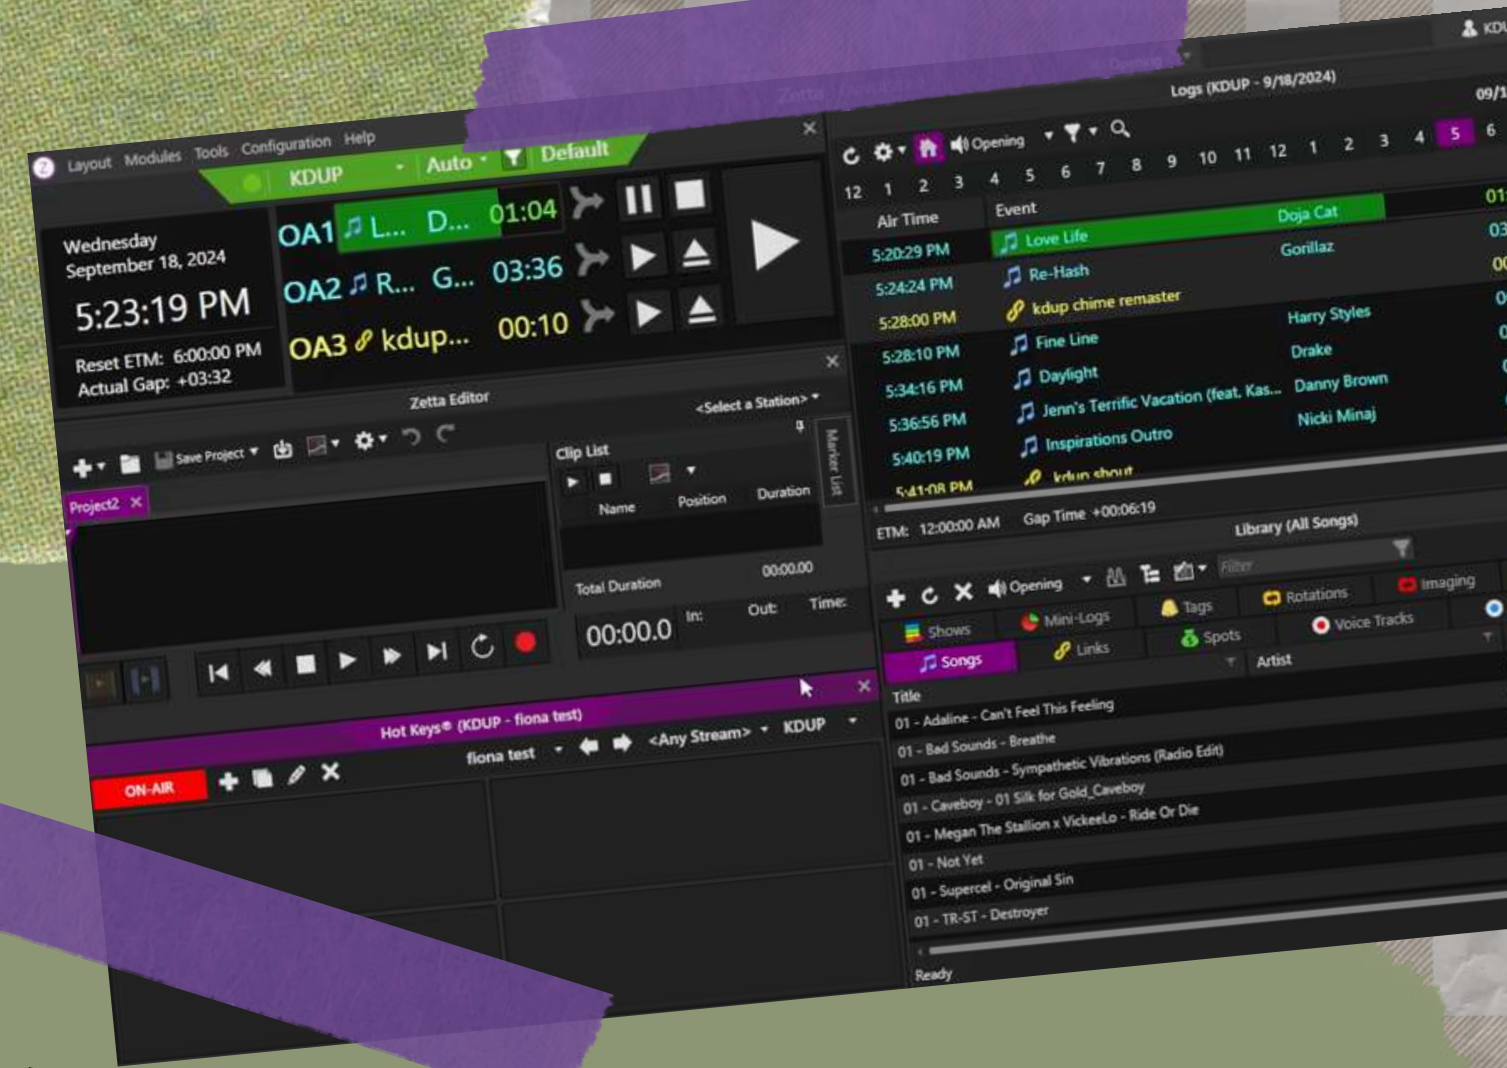

G-Selector & Zetta