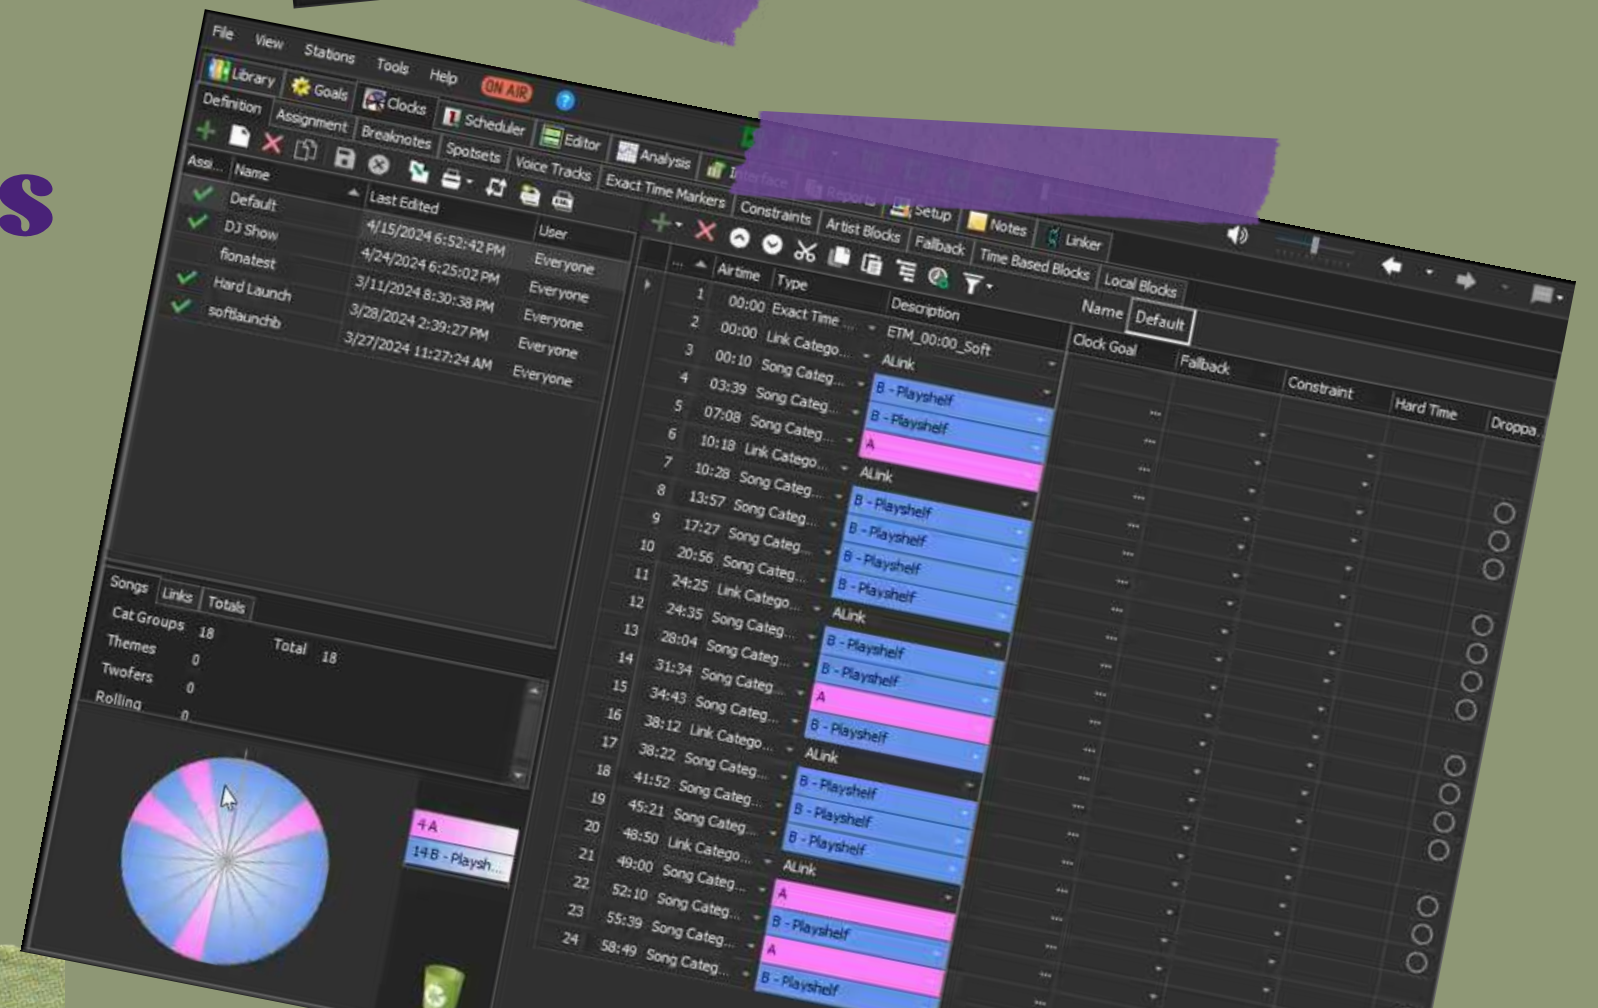

# Software & Getting tracks

# G-Selector & Zetta

G-Selector

Zetta

Automation

DJ shows

Playsshelf

Uploading Tracks

# G-Selector

**Track** → **Category** → **Clock** → **Schedule**

**Tier A, B, C, & Z**

**Uploaded in Zetta,  
edited in G-Selector**

**What Clock what day?**

**24 hours**

**What Category?**

**What hour?**