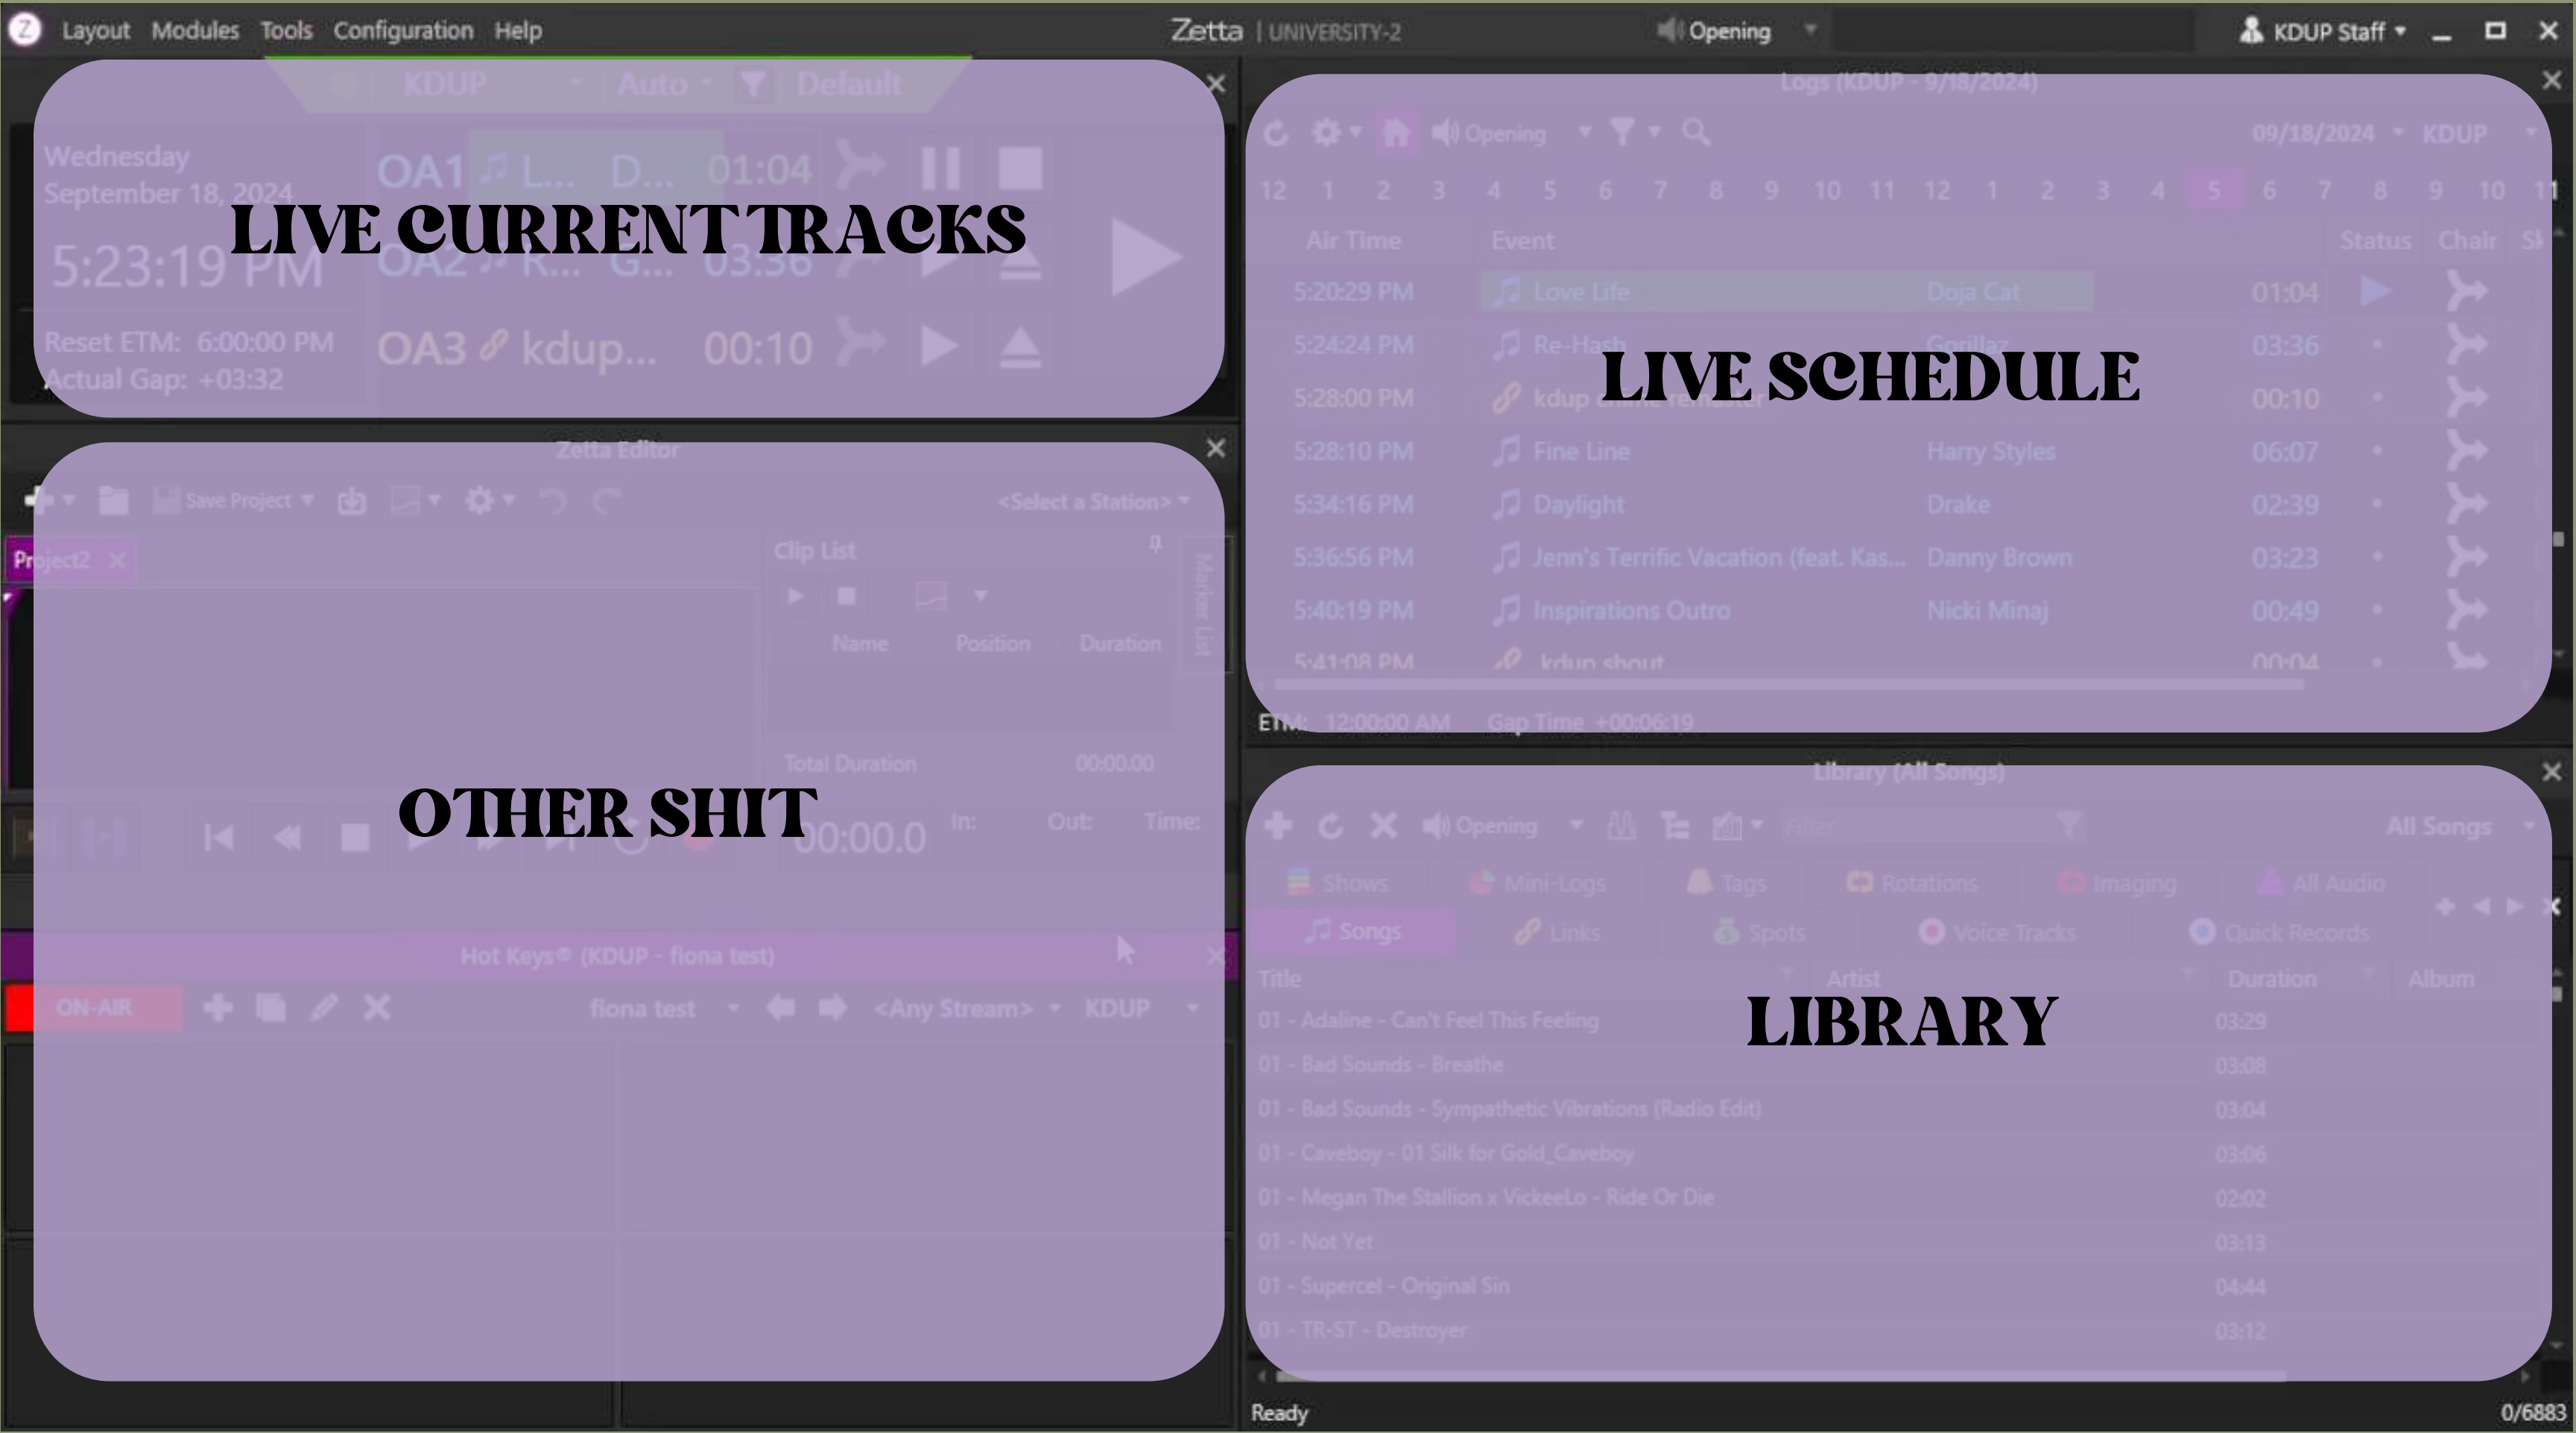

LIVE CURRENT TRACKS

LIVE SCHEDULE

OTHER SHIT

LIBRARY