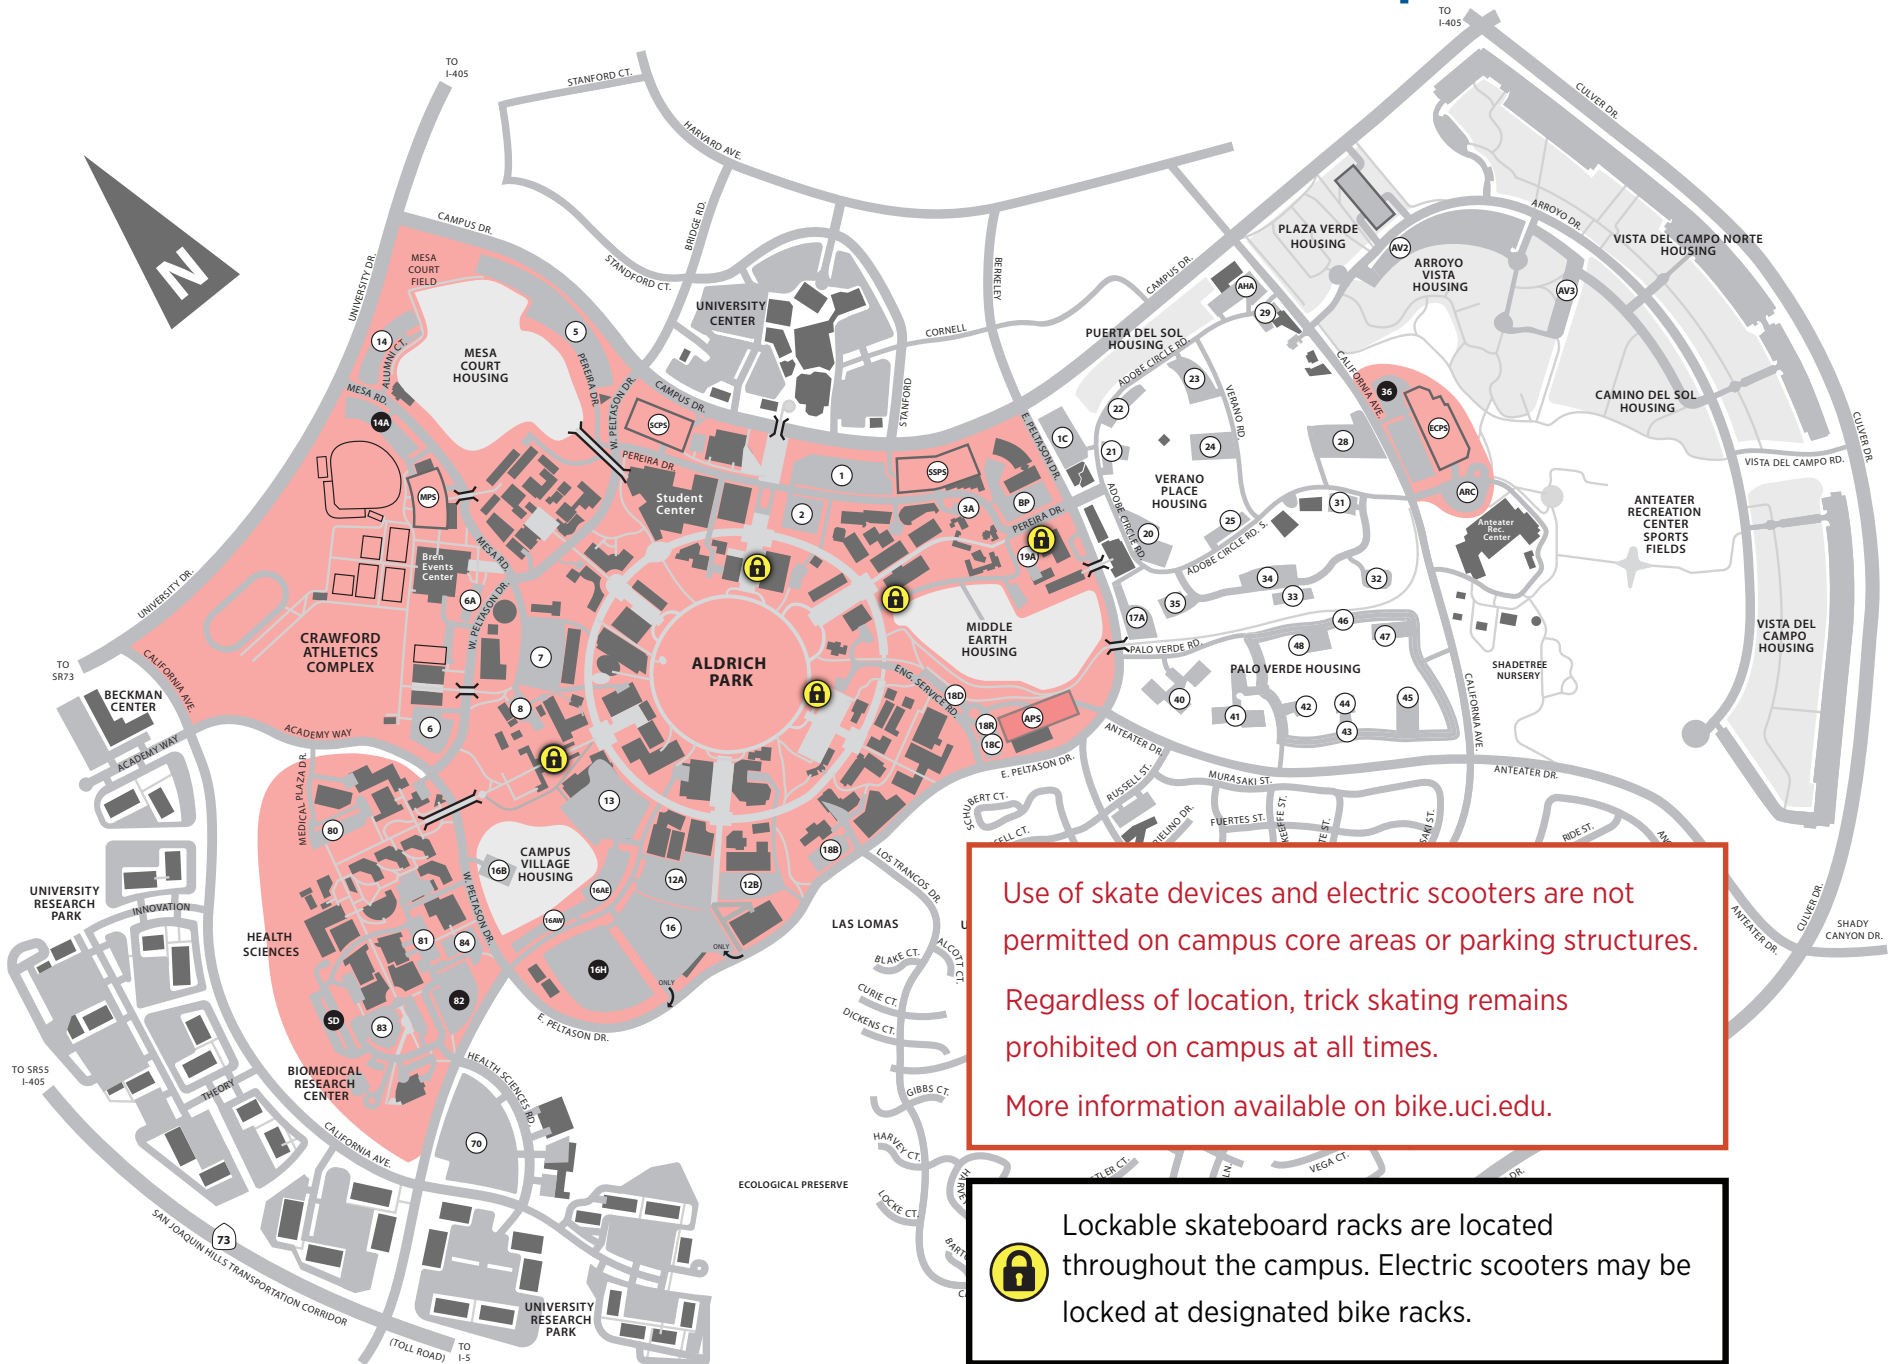

# Electric Scooter & Skate Device Map

Use of skate devices and electric scooters are not permitted on campus core areas or parking structures. Regardless of location, trick skating remains prohibited on campus at all times. More information available on [bike.uci.edu](http://bike.uci.edu).

 Lockable skateboard racks are located throughout the campus. Electric scooters may be locked at designated bike racks.