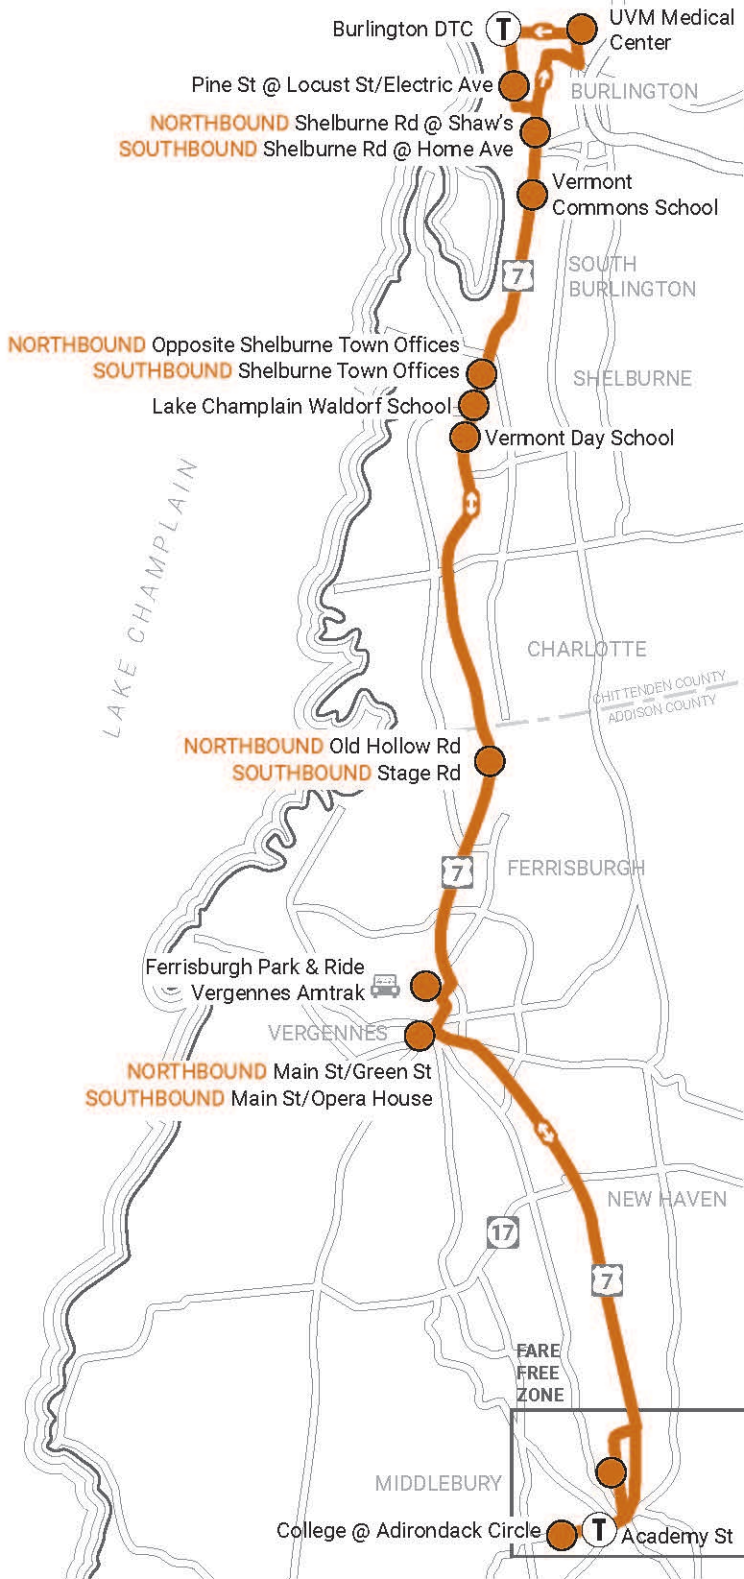

### Key

- MSB - Hospital
- MSB - Marble Works
- MSB - Shaw's
- MSB - College
- MSB - Hannaford
- T Transfer Point
- R Request Only Stop

## College (Saturday)

		Academy St		College @ Axinn		College @ ADK Circle		Jayne Court		Gorham Lane		Otterview Park		Freeman Way		Academy St			
SATURDAY	am	X	X	X	X	X	X	X	X	X	X	X	X	X	X	X	X	Continue to Hannaford	
		11:30	11:32	11:34	11:38	R	11:40	11:41	11:45										
	pm	X	X	X	X	X	X	X	X	X	X	X	X	X					
		1:30	1:32	1:34	1:38	R	1:40	1:41	1:45										
		X	X	X	X	X	X	X	X	X	X	X	X						
		3:30	3:32	3:34	3:38	R	3:40	3:41	3:45										

# LINK to Burlington Map

## Key

- TTSB-Bristol Route
- TTSB-Vergennes Route
- R Request Only
- T Transfer Point
- ↔ Two-way Service
- ➔ One-way Service
- Park and Ride