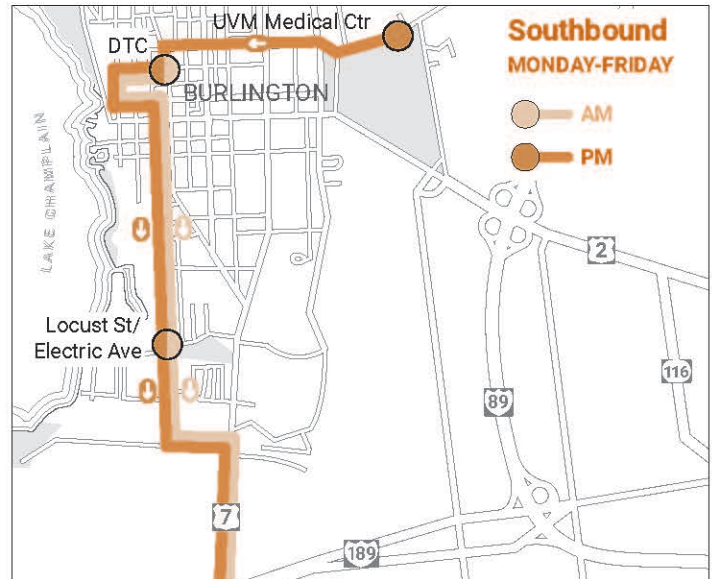

## Hannaford (Saturday)

		Academy St		Mary Hogan Elementary		Middlebury High School		CVOEO		State Offices/So Village		Middlebury Middle School		Residence at Otter Creek		Hannaford Center Plaza		Rosie's Restaurant		Neat Repeats		Community Services		Courtyard by Marriott		Hannaford Center Plaza		Residence at Otter Creek		Middlebury Middle School		State Offices/So Village		Middlebury High School		Mary Hogan Elementary		Opposite Dunkin Donuts		Town Offices		Academy Street	
SATURDAY	am	10:45	R	R	R	10:50	R	R	10:55	R	R	R	R	R	R	R	R	R	R	R	R	R	R	R	R	R	R	R	R	R	R	R	R	R	R	R	R	R	R	R	11:00		
		11:45	R	R	R	R	11:50	R	R	11:55	R	R	R	R	R	R	R	R	R	R	R	R	R	R	R	R	R	R	R	R	R	R	R	R	R	R	R	R	R	12:00			
	pm	12:45	R	R	R	R	12:50	R	R	12:55	R	R	R	R	R	R	R	R	R	R	R	R	R	R	R	R	R	R	R	R	R	R	R	R	R	R	R	R	R	R	1:00		
		1:45	R	R	R	R	1:50	R	R	1:55	R	R	R	R	R	R	R	R	R	R	R	R	R	R	R	R	R	R	R	R	R	R	R	R	R	R	R	R	R	R	2:00		
		2:45	R	R	R	R	2:50	R	R	2:55	R	R	R	R	R	R	R	R	R	R	R	R	R	R	R	R	R	R	R	R	R	R	R	R	R	R	R	R	R	R	3:00		
		3:45	R	R	R	R	3:50	R	R	3:55	R	R	R	R	R	R	R	R	R	R	R	R	R	R	R	R	R	R	R	R	R	R	R	R	R	R	R	R	R	R	4:00		

# LINK to Burlington Map

## Key

- T** Transfer Point
- Park and Ride
- One-way Service
- Two-way Service

## Key

- TTSB-Bristol Route
- TTSB-Vergennes Route
- R Request Only
- T Transfer Point
- ↔ Two-way Service
- ➔ One-way Service
- Park and Ride