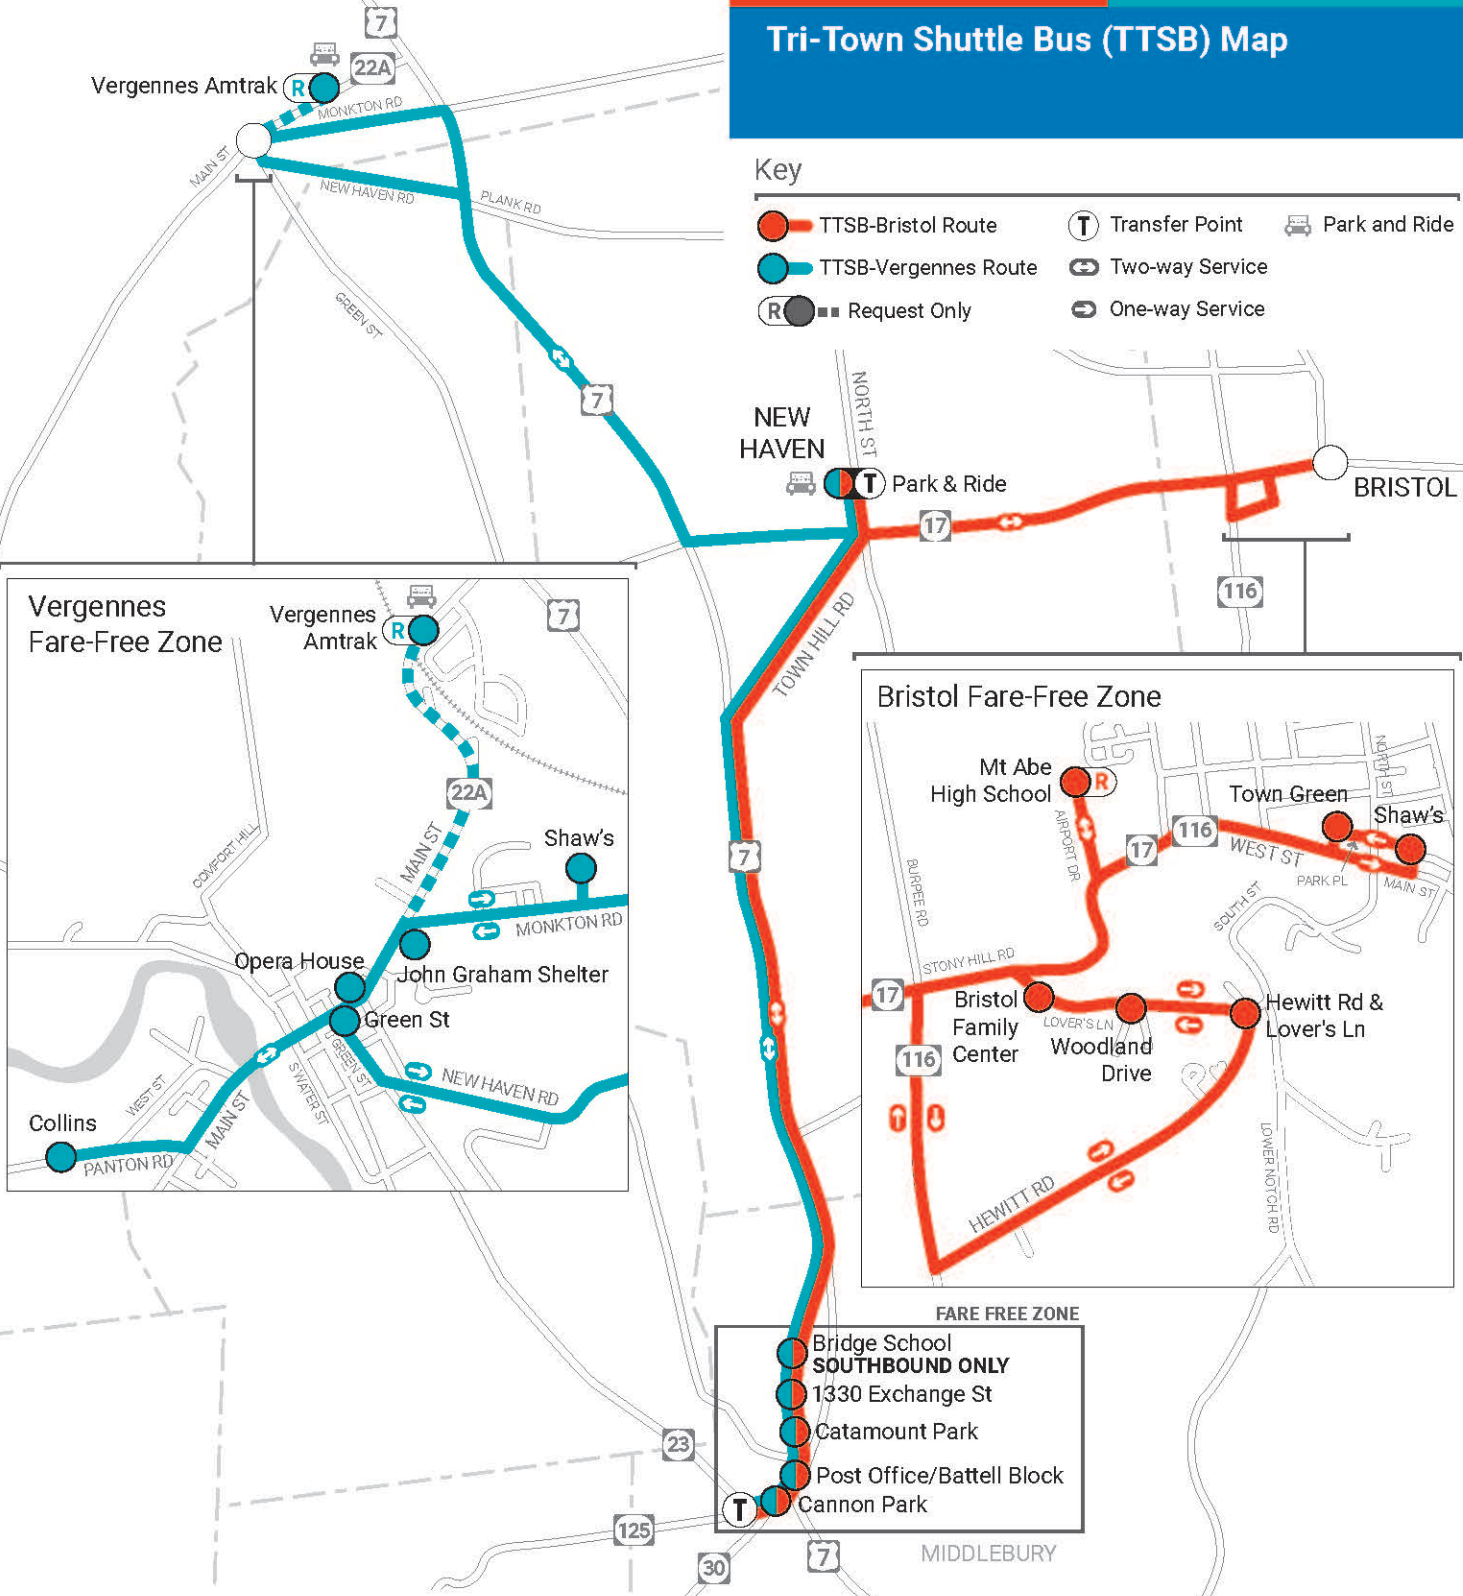

# LINK to Burlington Map

## Key

- T** Transfer Point
- Park and Ride
- One-way Service
- Two-way Service

# Tri-Town Shuttle Bus (TTSB) Map

## Key

- TTSB-Bristol Route
- TTSB-Vergennes Route
- R Request Only
- T Transfer Point
- ↔ Two-way Service
- ➔ One-way Service
- Park and Ride