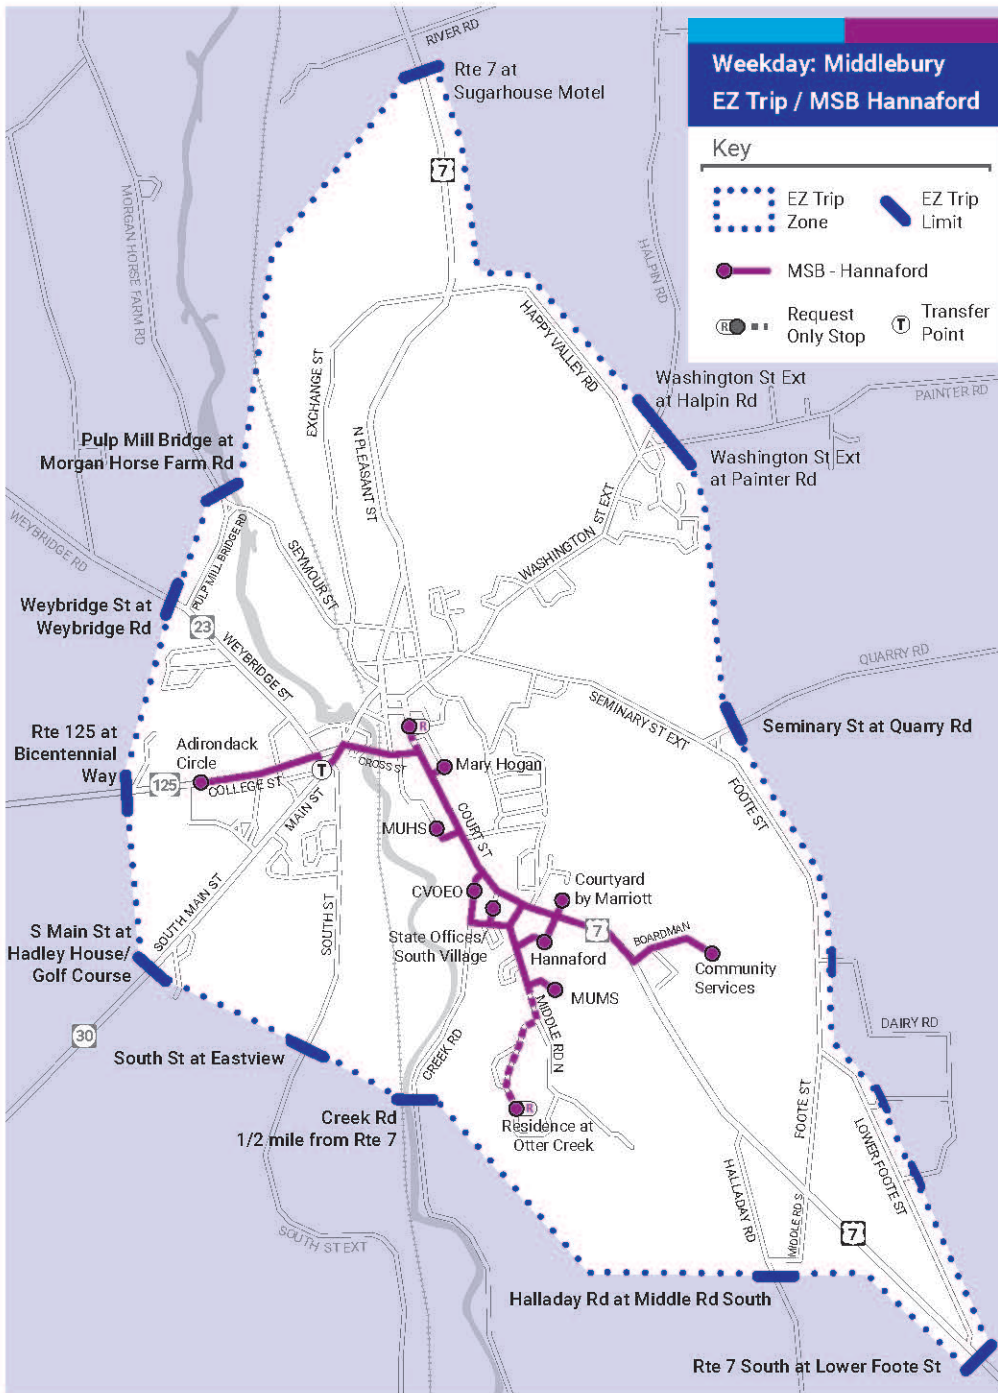

# WEEKDAY SERVICE | MIDDLEBURY

**NEW TVT SERVICE!**

**MON-FRI**

**EZ Trip**

Effective 5/8/24

**FARE FREE**

**FREE ON-DEMAND TRANSPORTATION IN MIDDLEBURY**

## Monday-Friday 7am to 6pm

EZ Trip Middlebury replaces weekday service on these Middlebury Shuttle Bus (MSB) routes:

■ Hospital 
 ■ Marble Works 
 ■ Shaw's 
 ■ College

■ MSB Hannaford weekday route continues with fixed schedules and bus stops.

See Middlebury Shuttle Bus (MSB) for Saturday Service