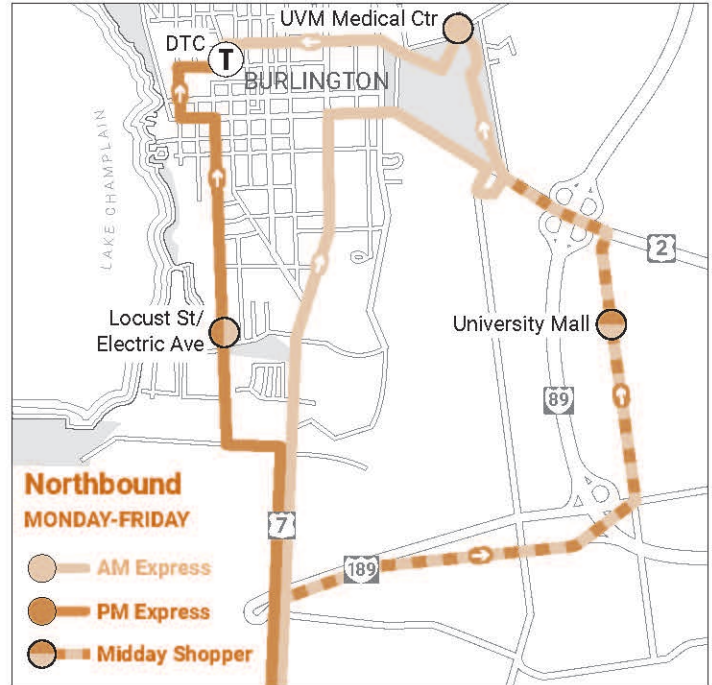

Key

- **T** Transfer Point
- Park and Ride
- One-way Service
- Two-way Service