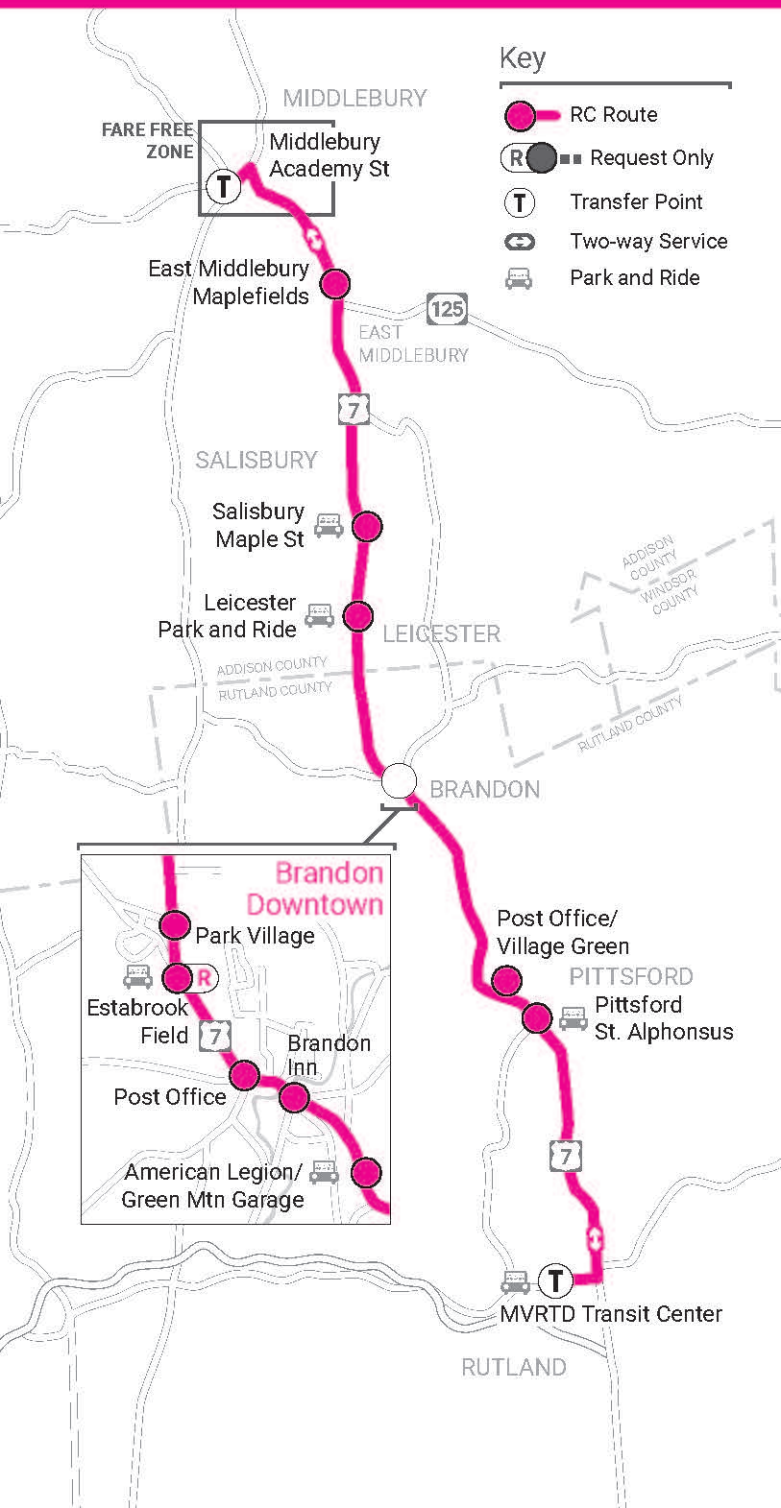

Rutland Connector (RC) Map

Key

- RC Route
- Request Only
- Transfer Point
- Two-way Service
- Park and Ride

Brandon Downtown

- Park Village
- Estabrook Field (Request Only, R)
- Brandon Inn
- Post Office
- American Legion/Green Mtn Garage (Park and Ride, 🚗)